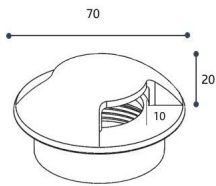

Description	Colour (RAL finish)	Light source	Colour temp.	Beam angle	Controls	Optional accessories
	Any Colour (RAL finish)	Any Light source	Any Colour temp.	Any Beam angle	Mains dim	n/a
	Any Colour (RAL finish)	Any Light source	Any Colour temp.	Any Beam angle	Casambi (allows individual control of each fixture)	n/a

PRODUCT DESCRIPTION

In-ground robust marker light fixed. Dimmable, IP rated. Low glare.

Great for pathway & orientation lighting in all external locations.

Two direction (aperture)