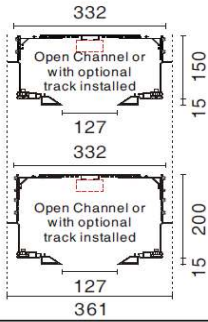

IP20 zone 3 **CE** **LED** IEE : A+ EN 60598.

Dimensions (mm)

h150 x 332 x length; in 100mm increments, max length 2.0m

Cut-out (mm)

material light fixture	Aluminium
colours & finish/ (suffix)	Black -10, RAL - xxxx
light source & voltage options (PLEASE CONTACT US FOR ALTERNATIVE SOURCES)	a) MR16 9w LED 36 deg (590 lms) 12v b) 9w LED 40 deg (750lms) 200mA 45v c) d)
colour temperature /(suffix)	2700K / 3000K / 4000K; (TUNEABLE DIM TO WARM OPTION)
CRI (colour render) /(suffix)	83 / 90+
MacAdam	<3
Controls options /(suffix)	PHASE DIMMING DALI 0-10v
Optional Accessories	See p.2 for component list
AV. Weight (kg)	6 (p/mtr)
Emergency Available?	No
Special Notes	Remote drivers Plaster-in frame needed at first-fix can be mounted side or top

spotlights

technical performance

Components

Channel

8130 H: 150 L: 500

8131 H: 150 L: 1000

8132 H: 150 L: 2000

Traverse set included.
In extruded aluminium.