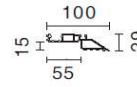

Traverse set

8101 L: 500

8102 L: 1000

8103 L: 2000

8104 L: 3000

In extruded aluminium.
Pair.