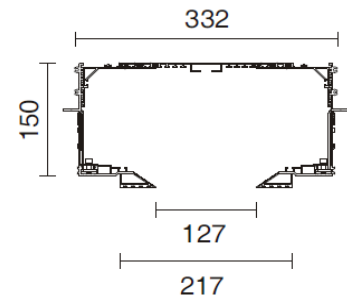

IP20 zone 3 **CE** **LED** IEE : A+ EN 60598.

Dimensions (mm)

h150 x 332 x length; in 100mm increments, max length 2.0m

Cut-out (mm)

material light fixture	Aluminium
colours & finish/ (suffix)	Black -10, RAL - xxxx
light source & voltage options (PLEASE CONTACT US FOR ALTERNATIVE SOURCES)	a) MR16 9w LED 36 deg (590 lms) 12v b) 9w LED 40 deg (750lms) 200mA 45v c) d)
colour temperature /(suffix)	2700K / 3000K / 4000K; (TUNEABLE DIM TO WARM OPTION)
CRI (colour render) /(suffix)	83 / 90+
MacAdam	<3
Controls options /(suffix)	PHASE DIMMING DALI 0-10v
Optional Accessories	See p.2 for component list
AV. Weight (kg)	6 (p/mtr)
Emergency Available?	No
Special Notes	Remote drivers Plaster-in frame needed at first-fix can be mounted side or top

spotlights

technical performance

Components

Channel

8130 H: 150 L: 500

8131 H: 150 L: 1000

8132 H: 150 L: 2000

Traverse set included.
In extruded aluminium.

8133 H: 200 L: 500

8134 H: 200 L: 1000

8135 H: 200 L: 2000

Traverse set included.
In extruded aluminium.

Traverse set

8101 L: 500

8102 L: 1000

8103 L: 2000

In extruded aluminium.
Pair.

End cover plate

8136 H: 150

In extruded aluminium.
Pair.
Includes Art. 8105.

8137 H: 200

In extruded aluminium.
Pair.
Includes Art. 8105.

Article 8301 Side mounted. 600 - 800 Lumens