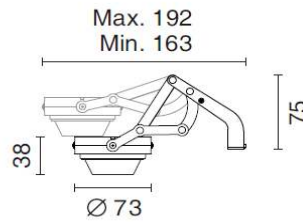

IP20 zone 3 **CE** **LED** IEE : A+ EN 60598.

Dimensions (mm)

h150 x 332 x length; in 100mm increments, max length 2.0m

Cut-out (mm)

material light fixture	Aluminium
colours & finish/ (suffix)	Black -10, RAL - xxxx
light source & voltage options (PLEASE CONTACT US FOR ALTERNATIVE SOURCES)	a) MR16 9w LED 36 deg (590 lms) 12v b) 9w LED 40 deg (750lms) 200mA 45v c) d)
colour temperature /(suffix)	2700K / 3000K / 4000K; (TUNEABLE DIM TO WARM OPTION)
CRI (colour render) /(suffix)	83 / 90+
MacAdam	<3
Controls options /(suffix)	PHASE DIMMING DALI 0-10v
Optional Accessories	See p.2 for component list
AV. Weight (kg)	6 (p/mtr)
Emergency Available?	No
Special Notes	Remote drivers Plaster-in frame needed at first-fix can be mounted side or top

8104 L: 3000

In extruded aluminium.
Pair.

L Shape Joint

8110 H: 150

8115 H: 200

Traverse set included.
In extruded aluminium.

Ends set

8105 End cover

In extruded aluminium.
Pair.

End cover plate

8136 H: 150

In extruded aluminium.
Pair.
Includes Art. 8105.

8137 H: 200

In extruded aluminium.
Pair.
Includes Art. 8105.

Article 8301 Side mounted. 600 - 800 Lumens