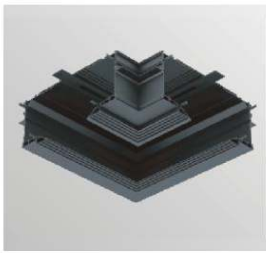

Canale-Trough

Product code DT. Canale (add suffix see below)

DESCRIPTION / Linear LED spotlight ceiling fixture, trimless

WHY USE THIS: Contemporary clean, seamless lines, bespoke lengths and configurations
Suitable for all display lighting with a variety of spotlight options.

spotlights

technical performance

Components

Channel

8130 H: 150 L: 500

8131 H: 150 L: 1000

8132 H: 150 L: 2000

Traverse set included.
In extruded aluminium.

8133 H: 200 L: 500

8134 H: 200 L: 1000

8135 H: 200 L: 2000

Traverse set included.
In extruded aluminium.

Traverse set

8101 L: 500

8102 L: 1000

8103 L: 2000

8104 L: 3000

In extruded aluminium.
Pair.

L Shape Joint

8110 H: 150

8115 H: 200

Traverse set included.
In extruded aluminium.

Ends set

8105 End cover