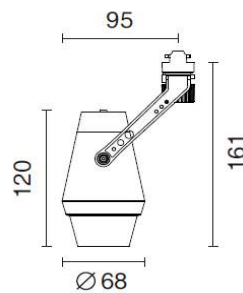

IP20 zone 3 **CE** **LED** IEE : A+ EN 60598.

Dimensions (mm)

h150 x 332 x length; in 100mm increments, max length 2.0m

Cut-out (mm)

material light fixture	Aluminium
colours & finish/ (suffix)	Black -10, RAL - xxxx
light source & voltage options (PLEASE CONTACT US FOR ALTERNATIVE SOURCES)	a) MR16 9w LED 36 deg (590 lms) 12v b) 9w LED 40 deg (750lms) 200mA 45v c) d)
colour temperature /(suffix)	2700K / 3000K / 4000K; (TUNEABLE DIM TO WARM OPTION)
CRI (colour render) /(suffix)	83 / 90+
MacAdam	<3
Controls options /(suffix)	PHASE DIMMING DALI 0-10v
Optional Accessories	See p.2 for component list
AV. Weight (kg)	6 (p/mtr)
Emergency Available?	No
Special Notes	Remote drivers Plaster-in frame needed at first-fix can be mounted side or top

8104 L: 3000

In extruded aluminium.
Pair.

L Shape Joint

8110 H: 150

8115 H: 200

Traverse set included.
In extruded aluminium.

Ends set

8105 End cover

In extruded aluminium.
Pair.

End cover plate

8136 H: 150

In extruded aluminium.
Pair.
Includes Art. 8105.

8137 H: 200

In extruded aluminium.
Pair.
Includes Art. 8105.

Article 8301 Side mounted. 600 - 800 Lumens