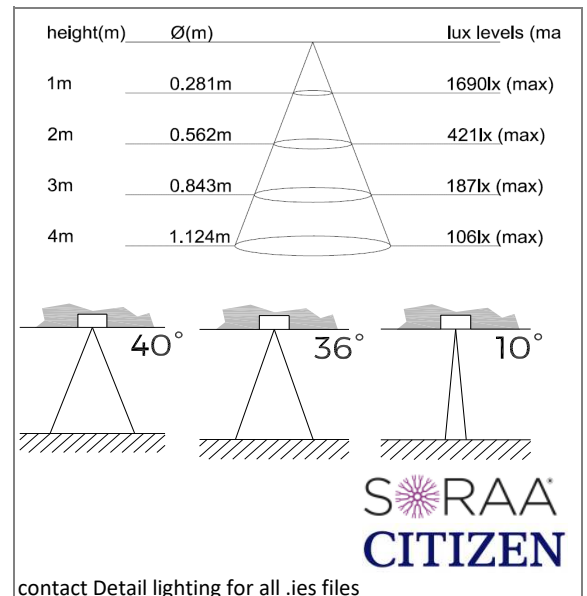

IP20 zone 3 **CE** **LED** IEE : A+ EN 60598.

Dimensions (mm)

h150 x 332 x length; in 100mm increments, max length 2.0m

Cut-out (mm)

material light fixture	Aluminium
colours & finish/ (suffix)	Black -10, RAL - xxxx
light source & voltage options (PLEASE CONTACT US FOR ALTERNATIVE SOURCES)	a) MR16 9w LED 36 deg (590 lms) 12v b) 9w LED 40 deg (750lms) 200mA 45v c) d)
colour temperature /(suffix)	2700K / 3000K / 4000K; (TUNEABLE DIM TO WARM OPTION)
CRI (colour render) /(suffix)	83 / 90+
MacAdam	<3
Controls options /(suffix)	PHASE DIMMING DALI 0-10v
Optional Accessories	See p.2 for component list
AV. Weight (kg)	6 (p/mtr)
Emergency Available?	No
Special Notes	Remote drivers Plaster-in frame needed at first-fix can be mounted side or top

spotlights

technical performance

Components

Channel

8130 H: 150 L: 500

8131 H: 150 L: 1000

8132 H: 150 L: 2000

Traverse set included.
In extruded aluminium.

Article 8309 top mounted. 600 - 800 Lumens