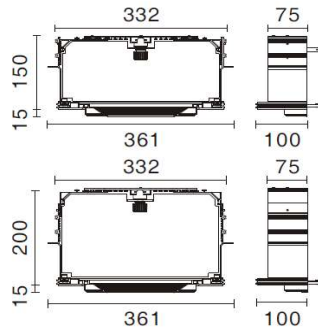

IP20 zone 3 **CE** **LED** IEE : A+ EN 60598.

Dimensions (mm)

h150 x 332 x length; in 100mm increments, max length 2.0m

Cut-out (mm)

material light fixture	Aluminium
colours & finish/ (suffix)	Black -10, RAL - xxxx
light source & voltage options (PLEASE CONTACT US FOR ALTERNATIVE SOURCES)	a) MR16 9w LED 36 deg (590 lms) 12v b) 9w LED 40 deg (750lms) 200mA 45v c) d)
colour temperature /(suffix)	2700K / 3000K / 4000K; (TUNEABLE DIM TO WARM OPTION)
CRI (colour render) /(suffix)	83 / 90+
MacAdam	<3
Controls options /(suffix)	PHASE DIMMING DALI 0-10v
Optional Accessories	See p.2 for component list
AV. Weight (kg)	6 (p/mtr)
Emergency Available?	No
Special Notes	Remote drivers Plaster-in frame needed at first-fix can be mounted side or top

8133 H: 200 L: 500

8134 H: 200 L: 1000

8135 H: 200 L: 2000

Traverse set included.
In extruded aluminium.

Traverse set

8101 L: 500

8102 L: 1000

8103 L: 2000

8104 L: 3000

In extruded aluminium.
Pair.

L Shape Joint

8110 H: 150

8115 H: 200

Traverse set included.
In extruded aluminium.

Ends set

8105 End cover

In extruded aluminium.
Pair.

End cover plate

8136 H: 150

In extruded aluminium.
Pair.
Includes Art. 8105.

8137 H: 200

In extruded aluminium.
Pair.
Includes Art. 8105.

Article 8301 Side mounted. 600 - 800 Lumens