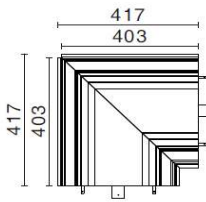

IP20 zone 3 **CE** **LED** IEE : A+ EN 60598.

Dimensions (mm)

h150 x 332 x length; in 100mm increments, max length 2.0m

Cut-out (mm)

material light fixture	Aluminium
colours & finish/ (suffix)	Black -10, RAL - xxxx
light source & voltage options (PLEASE CONTACT US FOR ALTERNATIVE SOURCES)	a) MR16 9w LED 36 deg (590 lms) 12v b) 9w LED 40 deg (750lms) 200mA 45v c) d)
colour temperature /(suffix)	2700K / 3000K / 4000K; (TUNEABLE DIM TO WARM OPTION)
CRI (colour render) /(suffix)	83 / 90+
MacAdam	<3
Controls options /(suffix)	PHASE DIMMING DALI 0-10v
Optional Accessories	See p.2 for component list
AV. Weight (kg)	6 (p/mtr)
Emergency Available?	No
Special Notes	Remote drivers Plaster-in frame needed at first-fix can be mounted side or top

8133 H: 200 L: 500

8134 H: 200 L: 1000

8135 H: 200 L: 2000

Traverse set included.
In extruded aluminium.

Traverse set

8101 L: 500

8102 L: 1000

8103 L: 2000

8104 L: 3000

In extruded aluminium.
Pair.

L Shape Joint

8110 H: 150

8115 H: 200

Traverse set included.
In extruded aluminium.

Ends set

8105 End cover

In extruded aluminium.
Pair.

End cover plate

8136 H: 150

In extruded aluminium.
Pair.
Includes Art. 8105.

8137 H: 200

In extruded aluminium.
Pair.
Includes Art. 8105.

Article 8301 Side mounted. 600 - 800 Lumens