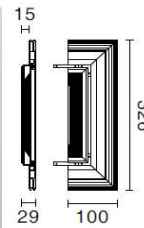

IP20 zone 3 **CE** **LED** IEE : A+ EN 60598.

Dimensions (mm)

h150 x 332 x length; in 100mm increments, max length 2.0m

Cut-out (mm)

material light fixture	Aluminium
colours & finish/ (suffix)	Black -10, RAL - xxxx
light source & voltage options (PLEASE CONTACT US FOR ALTERNATIVE SOURCES)	a) MR16 9w LED 36 deg (590 lms) 12v b) 9w LED 40 deg (750lms) 200mA 45v c) d)
colour temperature /(suffix)	2700K / 3000K / 4000K; (TUNEABLE DIM TO WARM OPTION)
CRI (colour render) /(suffix)	83 / 90+
MacAdam	<3
Controls options /(suffix)	PHASE DIMMING DALI 0-10v
Optional Accessories	See p.2 for component list
AV. Weight (kg)	6 (p/mtr)
Emergency Available?	No
Special Notes	Remote drivers Plaster-in frame needed at first-fix can be mounted side or top

8104 L: 3000

In extruded aluminium.
Pair.

L Shape Joint

8110 H: 150

8115 H: 200

Traverse set included.
In extruded aluminium.

Ends set

8105 End cover

In extruded aluminium.
Pair.

End cover plate

8136 H: 150

In extruded aluminium.
Pair.
Includes Art. 8105.

8137 H: 200

In extruded aluminium.
Pair.
Includes Art. 8105.

Article 8301 Side mounted. 600 - 800 Lumens